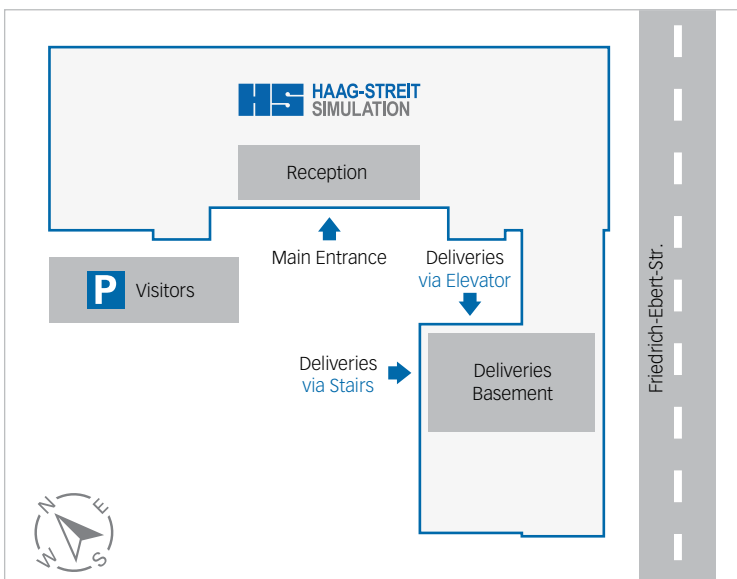

GPS: 49°30'03.7"N 8°29'34.5"E

By Car

1. Coming from the B38 (Friedrich-Ebert-Str.), turn onto Hochuferstr.
2. After 180 m turn right onto Jakob-Trumpheller-Str.
3. After 150 m cross Grenadierstr. and continue straight ahead through the former barracks gate onto Turley-Str.
4. After 150 m, the VRmagic building is to your right.

Visitor parking spaces are located directly in front of the building. Further parking spaces are available behind the building.

Note for GPS systems: If your GPS system can not find Turley-Str., we recommend entering the address "Grenadierstraße".

By Train

From Mannheim main station take the tram line **5** heading to Weinheim or **5A** heading to Heddesheim. Get off the tram at the "Bonifatiuskirche" stop. Walk to the VRmagic company building as indicated in the map on the left (walking time 5 minutes).

Entering the Company Building

Enter the building through the main entrance, where you will find the reception area.

We are looking forward to your visit!

Anfahrt mit dem Auto

1. Biegen Sie von der B38 (Friedrich-Ebert-Straße) in die Hochuferstraße ab.
2. Nach 180 m biegen Sie rechts ab in die Jakob-Trumpheller-Straße.
3. Nach 150 m überqueren Sie die Grenadierstraße und fahren geradeaus durch das ehemalige Kasernentor in die Turley-Straße.
4. Nach 150 m liegt das VRmagic Firmengebäude zu Ihrer Rechten.