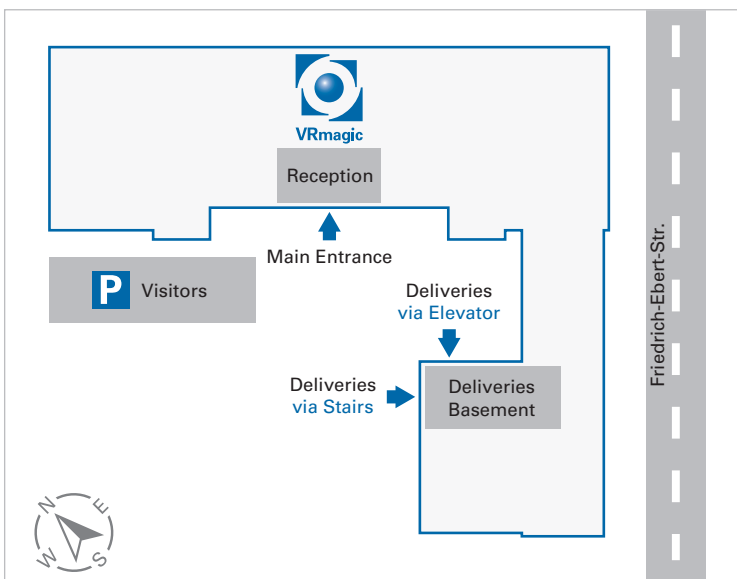

By Car

1. Coming from the B38 (Friedrich-Ebert-Str.), turn onto Hochuferstr.
2. After 180 m turn right onto Jakob-Trumfheller-Str.
3. After 150 m cross Grenadierstr. and continue straight ahead through the former barracks gate onto Turley-Str.
4. After 150 m, the VRmagic building is to your right.

Visitors parking spaces are located directly in front of the building. Further parking spaces are available behind the building.

Note for GPS systems: If your GPS system can not find Turley-Str., we recommend entering the address "Grenadierstraße".

By Train

From Mannheim main station take the tram line **5** heading to Weinheim or **5A** heading to Heddesheim. Get off the tram at the "Bonifatiuskirche" stop. Walk to the VRmagic company building as indicated in the map on the top of this page (walking time 7 minutes).