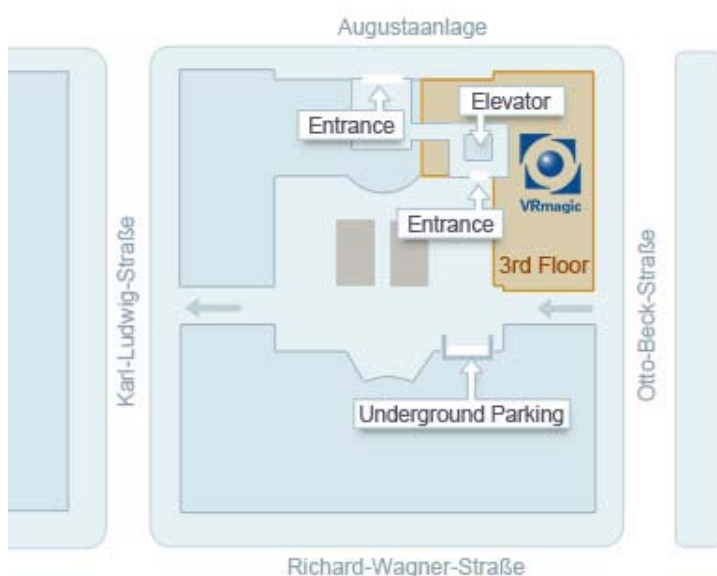

Entry through the main entrance at Augustaanlage 32

Upon entry please turn to the left, walk through the lounge hallway and pass through the glass door. After a few steps you'll find the elevator around the corner to your right. Take the elevator up to the third floor.

Parking

When arriving by car please take Otto-Beck-Street and turn into the backyard of Augustaanlage 32. The garage entrance is to your left. Please ring the bell by pressing the ciphers **3** and **4** followed by the -key on the keypad of the garage doorway to call VRmagic. We will open the garage door. Please drive onto the first lower parking deck and take the first parking space you encounter that is marked „VRmagic“.

Entry coming from the backyard/garage

Please go to the glass door at the right side at the back of the building (do not take the main entrance). Ring the bell for us to open the door. Take the elevator up to the third floor.